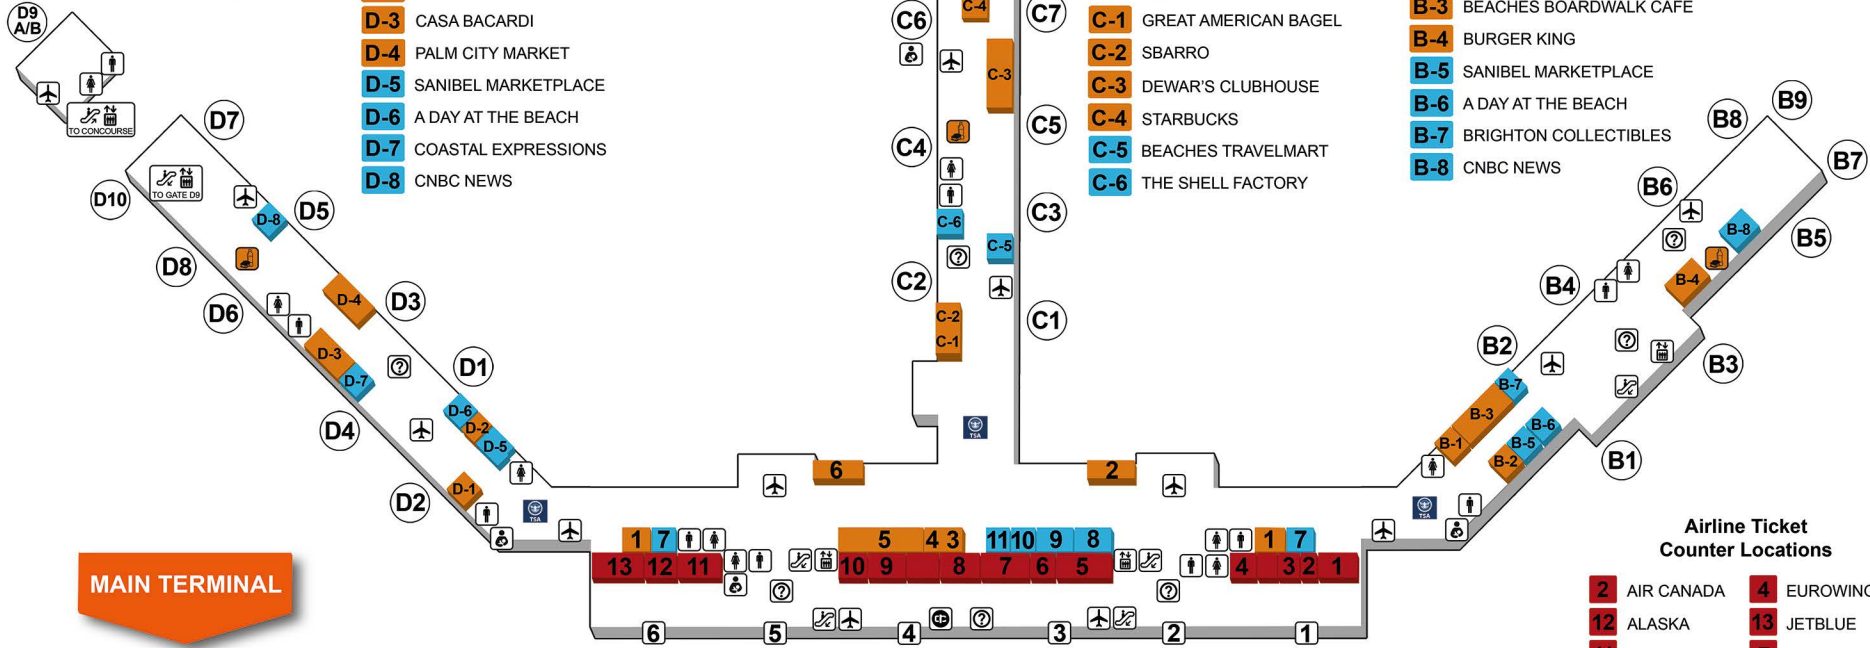

CONCOURSE C

- C-1** GREAT AMERICAN BAGEL
- C-2** SBARRO
- C-3** DEWAR'S CLUBHOUSE
- C-4** STARBUCKS
- C-5** BEACHES TRAVELMART
- C-6** THE SHELL FACTORY

CONCOURSE B

- B-1** STARBUCKS
- B-2** GREAT AMERICAN BAGEL
- B-3** BEACHES BOARDWALK CAFE
- B-4** BURGER KING
- B-5** SANIBEL MARKETPLACE
- B-6** A DAY AT THE BEACH
- B-7** BRIGHTON COLLECTIBLES
- B-8** CNBC NEWS

MAIN TERMINAL

Dining

- 1** DUNKIN' DONUTS
- 2** JOSE CUERVO TEQUILERIA
- 3** QUIZNOS
- 4** NATHAN'S
- 5** SHULA'S BAR & GRILL
- 6** STARBUCKS

Shopping

- 7** BEACHES TRAVELMART
- 8** COASTAL NEWS
- 9** DYLAN'S CANDY BAR
- 10** BRIGHTON COLLECTIBLES
- 11** PGA TOUR SHOP

Airline Ticket Counter Locations

- | | |
|---------------------|-----------------------------|
| 2 AIR CANADA | 4 EUROWINGS DISCOVER |
| 12 ALASKA | 13 JETBLUE |
| 11 AMERICAN | 7 SOUTHWEST |
| 6 AVELO | 8 SPIRIT |
| 10 BREEZE | 1 SUN COUNTRY |
| 9 DELTA | 5 UNITED |
| 3 FRONTIER | 10 WESTJET |

LEE COUNTY VISITOR INFORMATION BOOTHS ARE LOCATED AT THE ENTRANCE TO CONCOURSES B & D