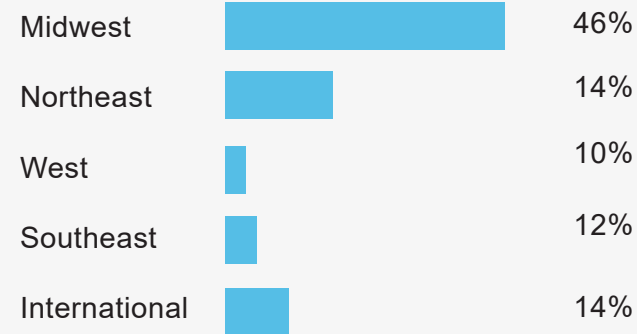

Origin

RSW had limited international service due to travel restrictions outside the U.S.