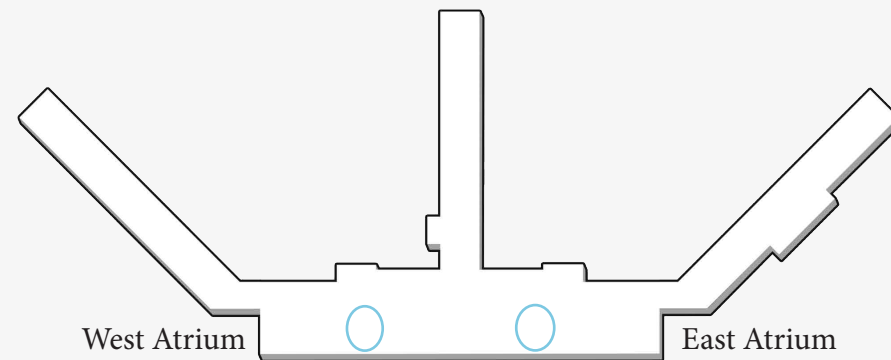

EAST & WEST ATRIUM PACKAGE*

- Two Video Walls (3x2)
- East and West Atrium
- Size: Six 55" monitors

RATES

- 1-year term $2,110/month