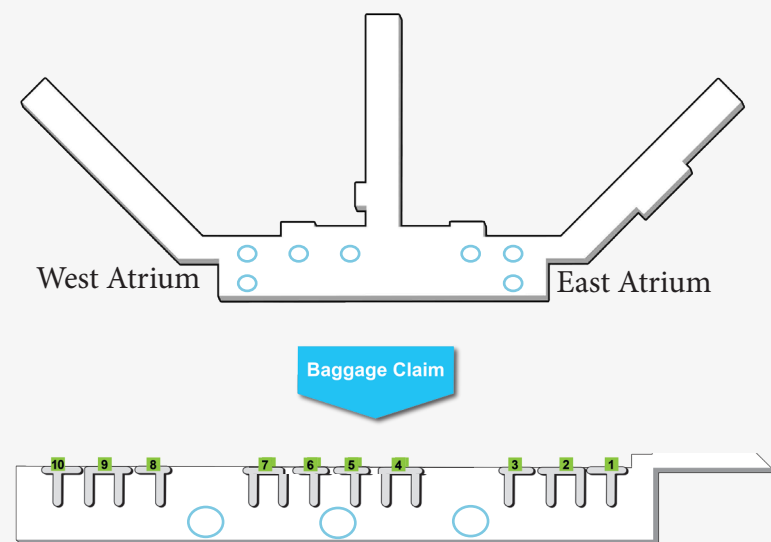

FLOOR DISPLAY*

- One Static Display
- Upper level Ticketing Hall/Atriums or Bag Claim
- Size: Approx. 20' x 15'

RATES

- 1-year term $2,100/month

9