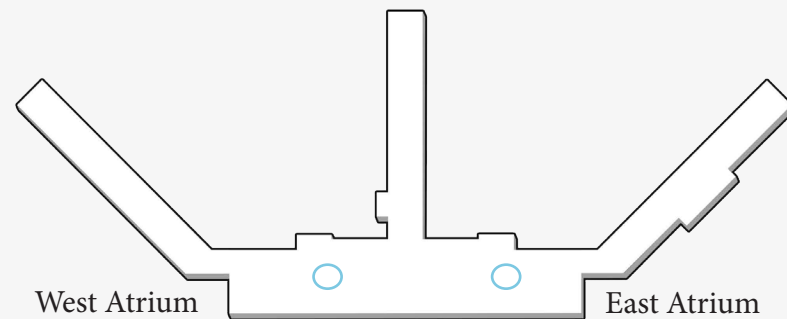

ATRIUM ESCALATOR WALL-MOUNTED DISPLAY*

- One Wall-mounted Display
- East or West Atrium Large Escalator
- Size: Approx. 16' x 5'

RATES

- 1-year term $4,700/month

[CLICK HERE TO JOIN THE WAITLIST](#)