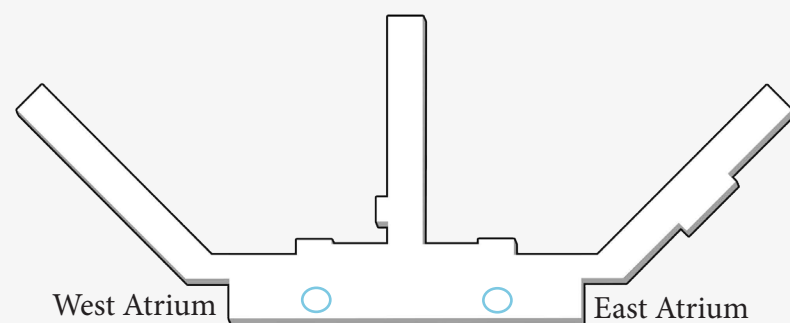

TICKETING HALL ESCALATORS WALL-MOUNTED DISPLAY PACKAGE

- Two Wall-mounted Displays
- East and West Ticketing Hall Escalators
- Size: Approx. 10' x 7'

RATES

- 1-year term $3,000/month

12