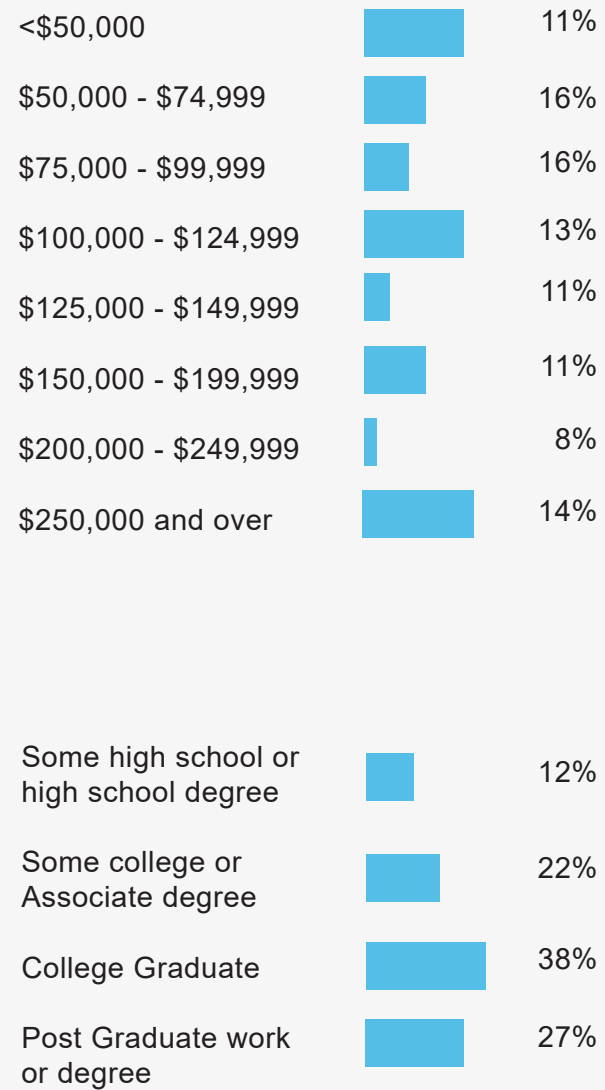

## Average Age

The average age of April '22 – March '23 visitors was **50 years old**.

## Gender

**38%** of visitors are females and **62%** are male.

## Median Household

April '22 – March '23 visitors had a median household income of **\$113,300**.

## College Education

**65%** of April '22 – March '23 visitors were college graduates.