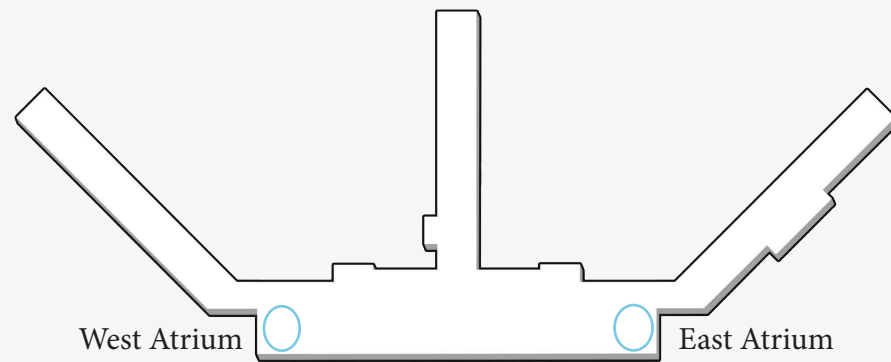

ATRIUM LARGE VIDEO WALL*

- One Video Wall (5x3)
- East or West Atrium
- Size: Fifteen 55" monitors

RATES

- 1-year term $3,500/month

4