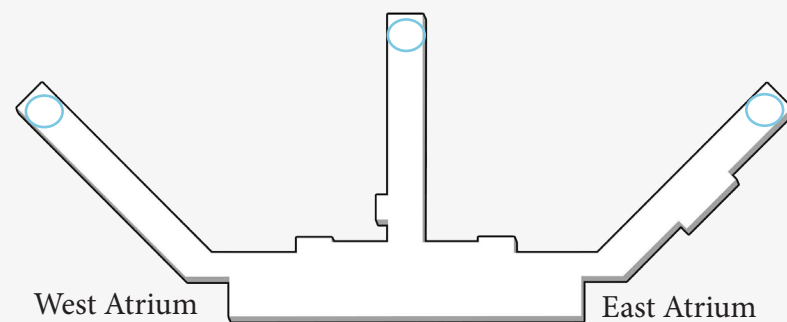

CONCOURSE WALL-MOUNTED DISPLAY*

- One Wall-mounted Display
- Concourse B, C or D
- Size: Approx. 28' x 10'

RATES

- 1-year term $2,500/month

10